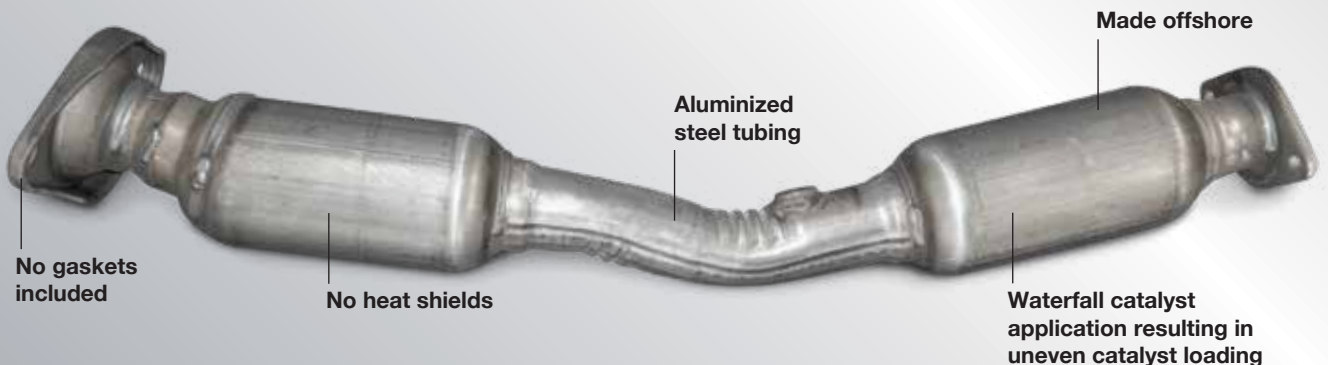

Competitor W

WHAT ARE YOU PAYING FOR?

THE ULTIMATE SOURCE FOR THE PROFESSIONAL SERVICE PROVIDER
For more information, contact us at 800-717-3278 or www.autopartinternational.com