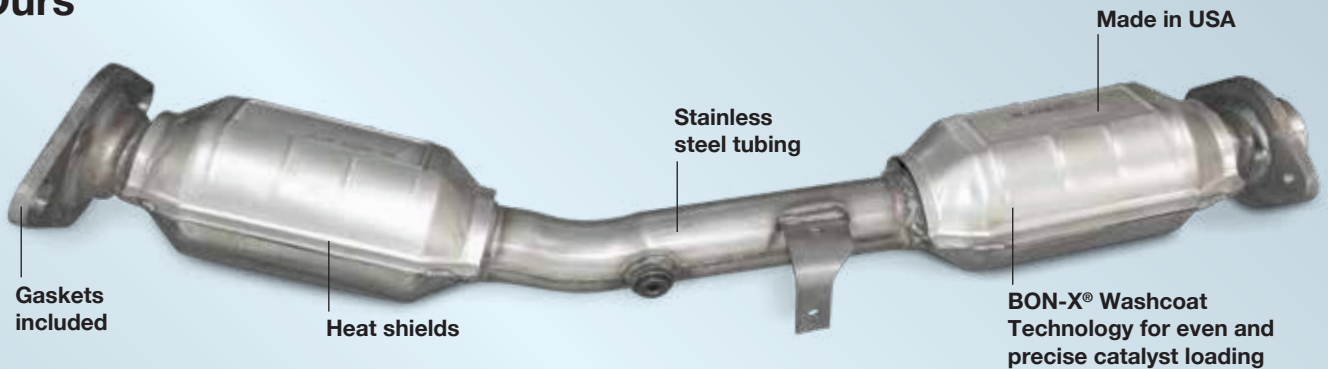

AUTOPART
INTERNATIONAL®

PREMIUM PARTS~EXPERT SERVICE

Since 1957

Autopart International Catalytic Converter

(NISSAN VERSA 2007-2012 1.6L & 1.8L)

Ours

- Constructed from stainless steel tubing, including converter body and mounting points
- Mounting gaskets included
- Benefits from BON-X® Process Formulation Technology which allows the washcoat to be more evenly distributed within the catalyst to provide a more consistent coating
- Heat shields provided where necessary